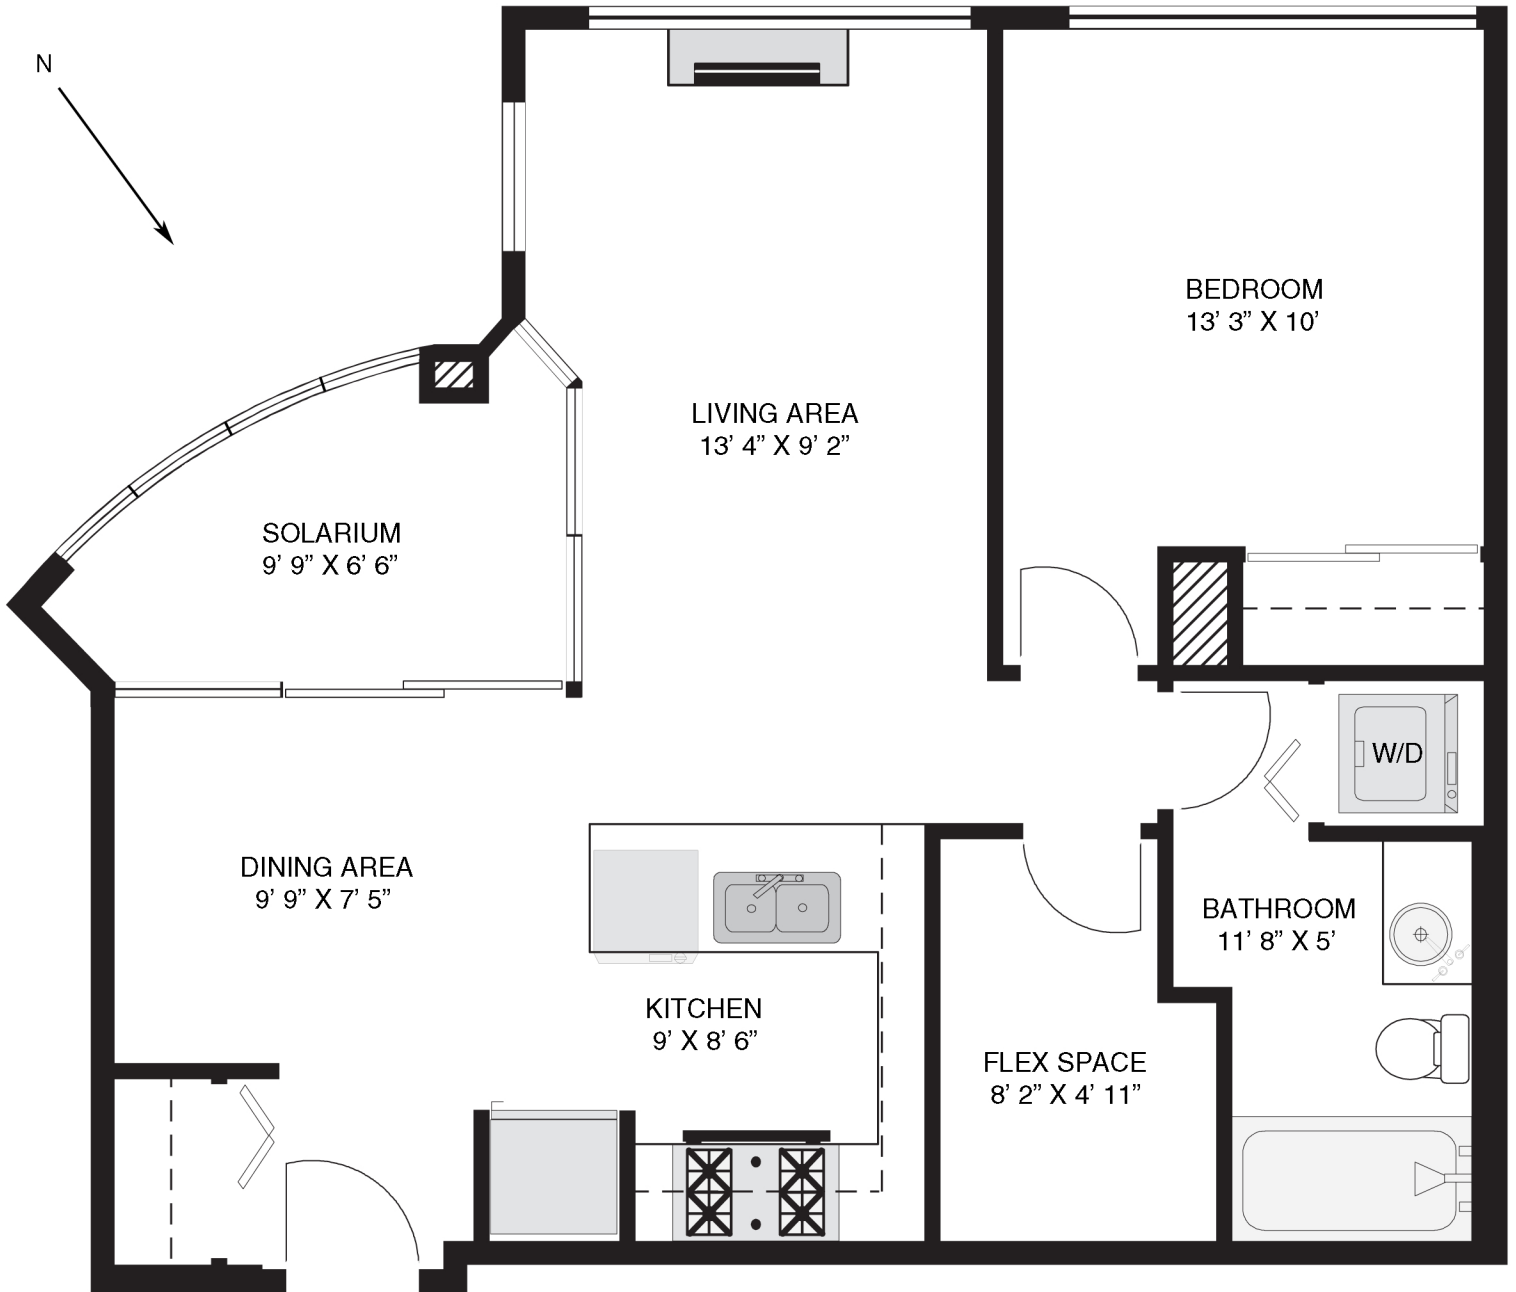

407-1050 SMITHE ST.

TOTAL: 717 SQ.FT.

photos & floor plans by www.barnowlphoto.com