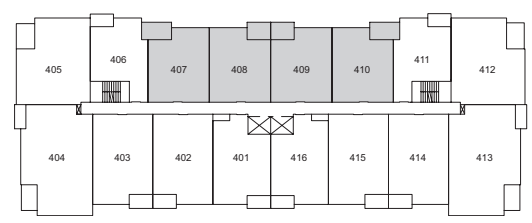

origin

Loft LA1

2 Bedrooms + 2 Baths + 2 Decks, 1,008 s.f.

Main

Loft