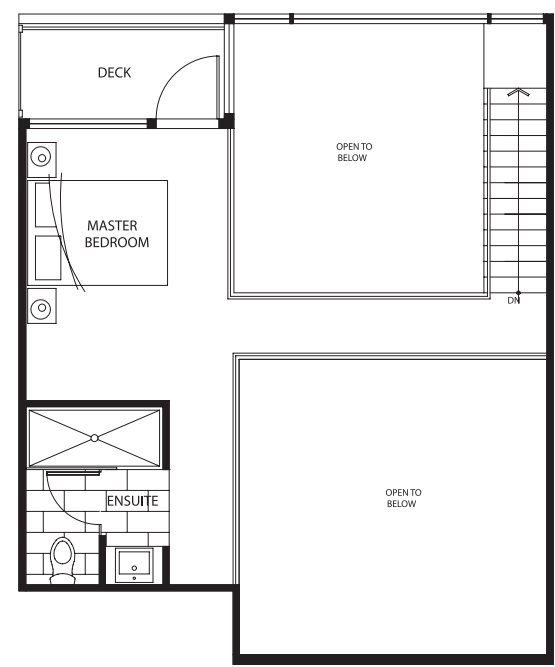

origin

Loft LA1

2 Bedrooms + 2 Baths + 2 Decks, 1,008 s.f.

Main

Loft