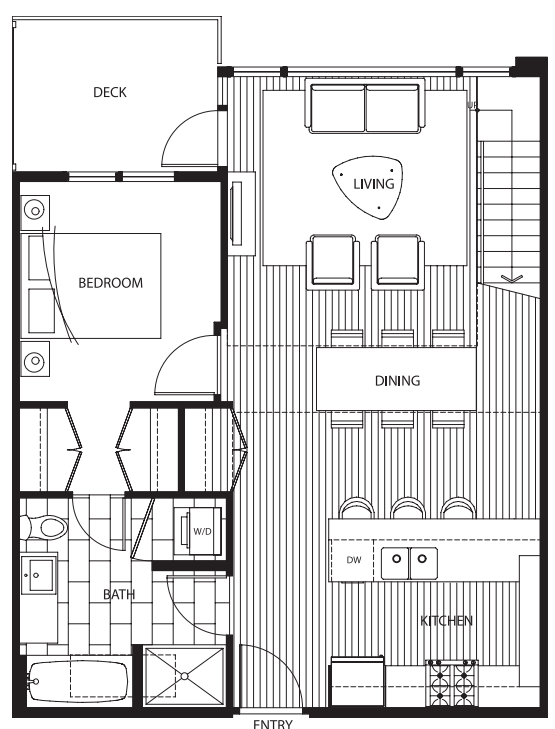

origin

Loft LA1

2 Bedrooms + 2 Baths + 2 Decks, 1,008 s.f.

Main

Loft