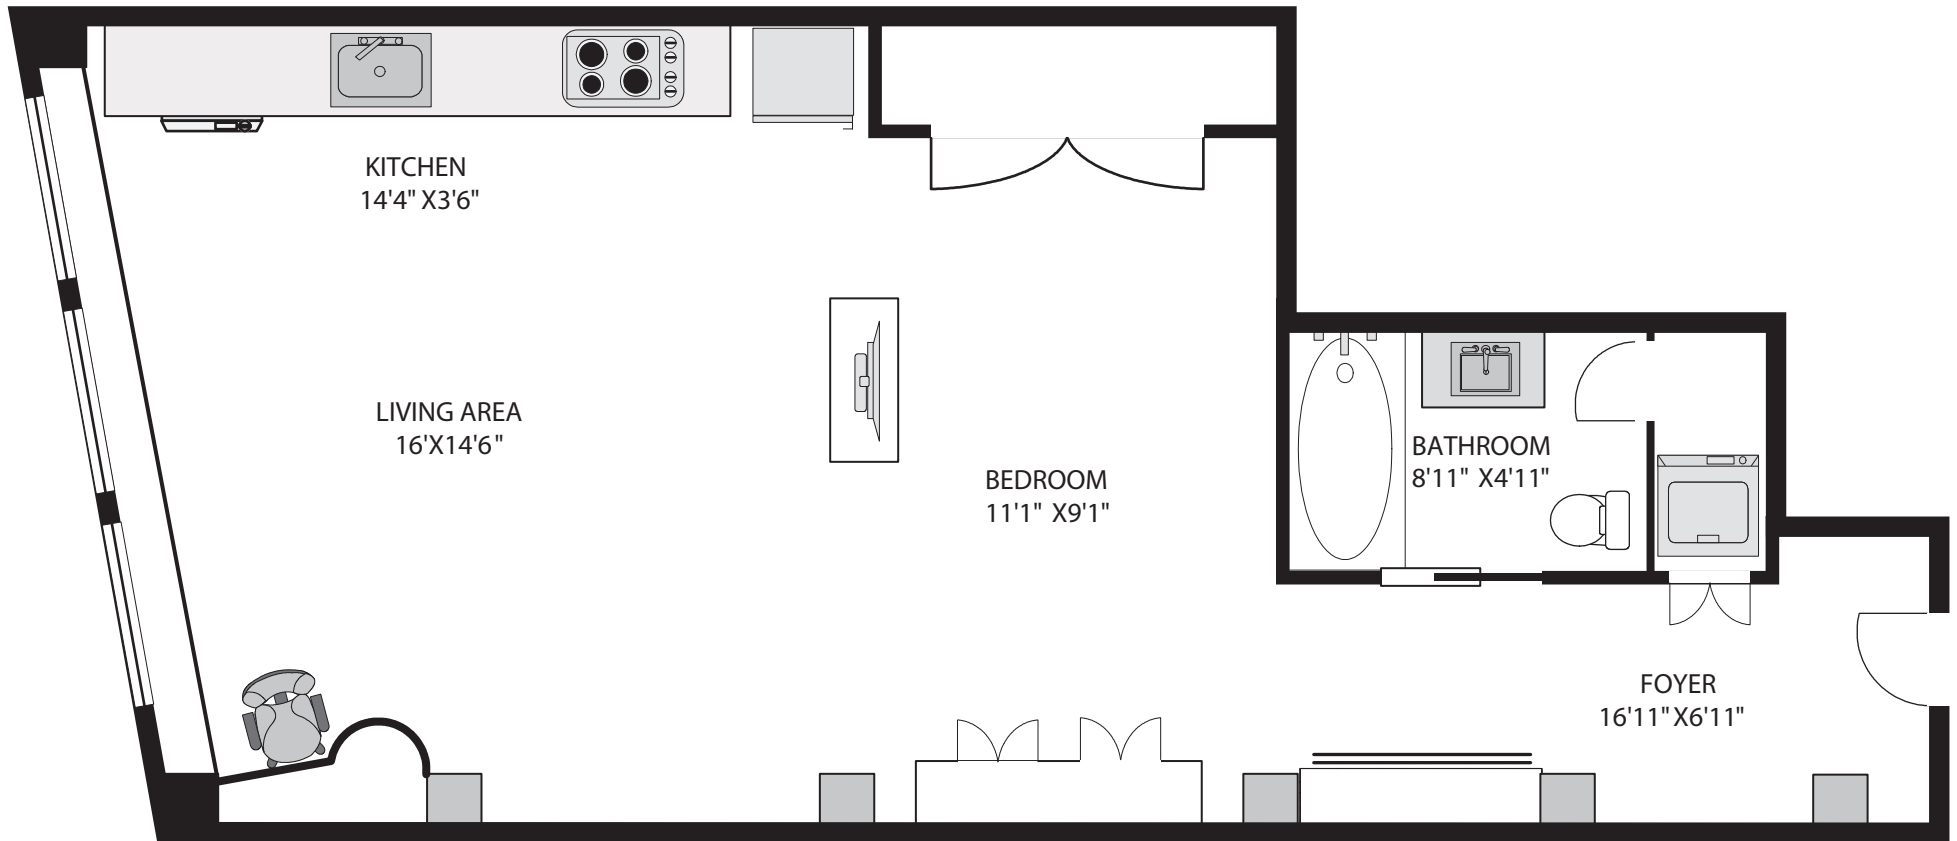

# 003 - 528 BEATTY

TOTAL: 730 SQ.FT.

The floor plan illustration shown is an approximation of existing structures and features and is provided for convenience only with the permission of the seller. This was not drawn by a professional architect and cannot be a substitute for architectural drawings. All measurements are approximate and not guaranteed to be exact or to scale. Buyer should confirm measurements using their own sources prior to purchasing or writing an offer to purchase. Not for use with appraisal/assessment.